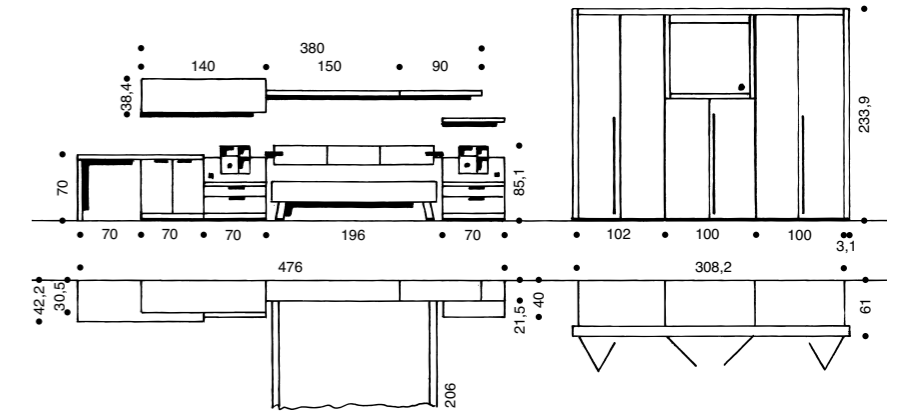

wardrobe fronts are available in high-gloss sand or high-gloss white and the leather on the headboard overlays is offered in white, sand or nougat.

- 1 The visual effect achieved by the "floating" bed with a lying height of 42 cm effortlessly matches the light and airy feel of LA VELA II and the low units of this range.
- 2 The headboard overlay is available in a different finish, in accent colour or in leather.