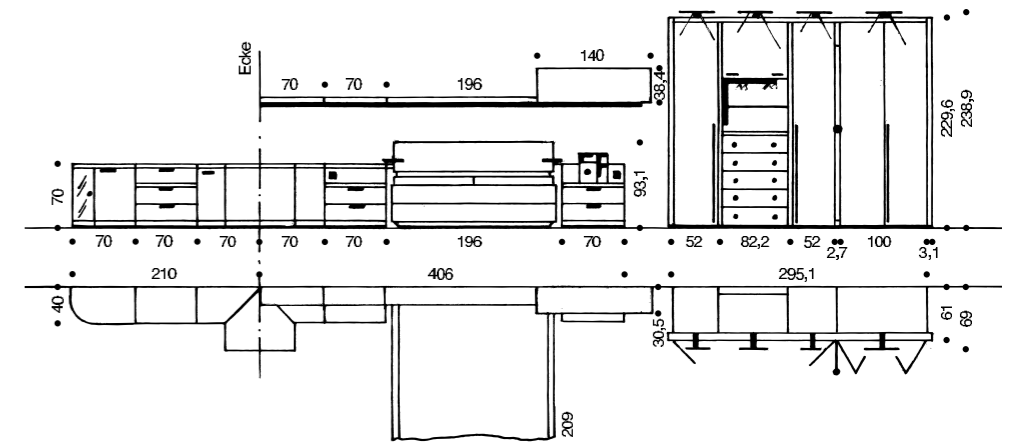

Experience open space.

Rooms with unusual dimensions, layouts and architectural features tend to have a special atmosphere that is inspirational to extraordinary design ideas. LA VELA II always delivers the perfect solution to any such architectural

treasure. A wide choice of sizes and complimentary height reductions in 1 cm increments on hinged and folding door wardrobes makes planning easy.

Version: white lacquer, high-gloss sand, white lacquered glass Chair: D 20