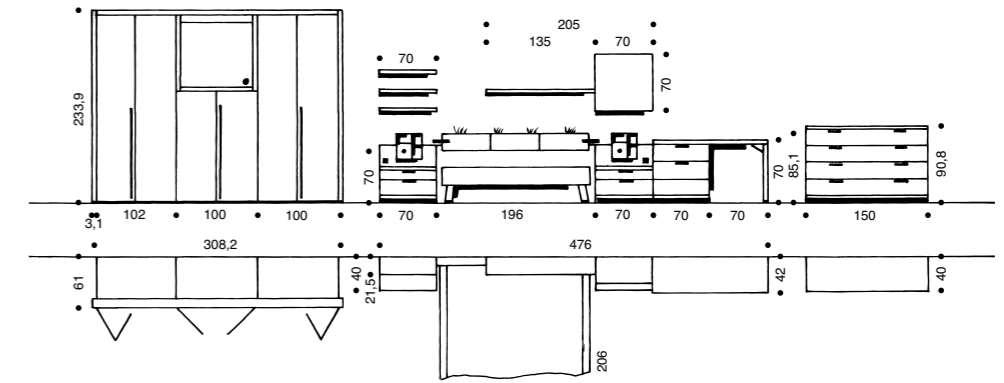

all of these requirements with a unique choice of practical features, which will be useful at any age.

1

2

3

4

1 A classic design with a contemporary twist: the 150 cm wide, 40 cm deep and 90.8 cm high chest has four drawers with divided interiors to offer plenty of storage.