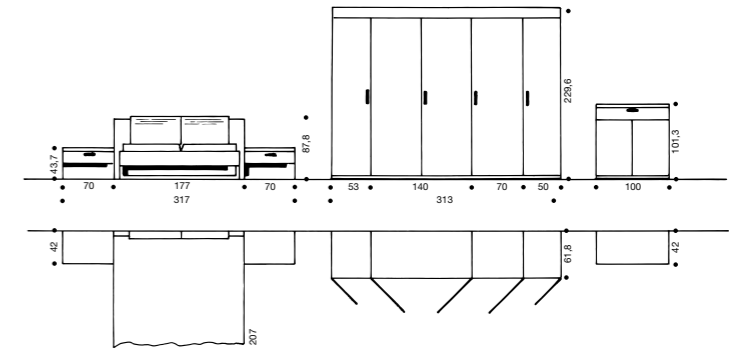

Version: walnut, high-gloss cream white

FLAVO

Version: structured beech, high-gloss cream white

Structure is what gives days their form. Structured beech gives them class.

FLAVO is a system of solitary units. Of real gems that match perfectly. When structured beech sets the tone, every component can be varied and altered individually. For example