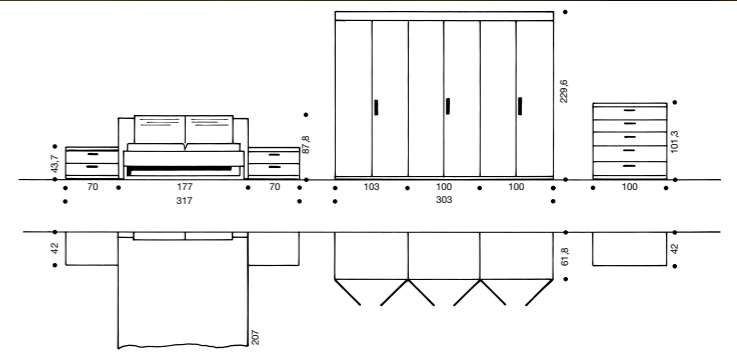

Structure is what gives days their form. Structured beech gives them class.

FLAVO is a system of solitary units. Of real gems that match perfectly. When structured beech sets the tone, every component can be varied and altered individually. For example

a hinged door wardrobe that becomes a highlight with its high-gloss cream white doors and straight cornice. The warm structure remains!

GOOD PRICE? Included! Ask our qualified retail partners about our incredibly attractive special prices.