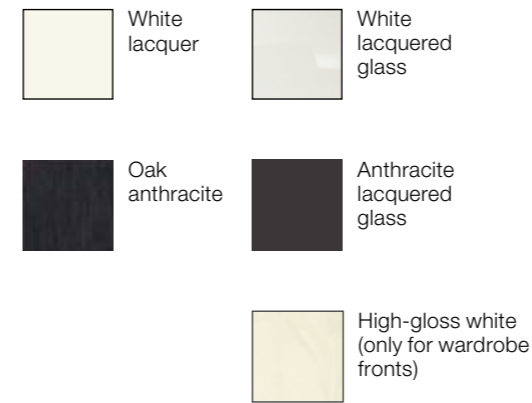

Sleep is amorphous. Structured beech gives it a natural shape.

In our dreams, the unconscious mind talks to us. Whether the decision for a bedroom in expressive structured beech is a conscious or an unconscious one – it certainly is the right one. CEPOSI's clean and simple lines and contemporary design

perfectly highlight the natural character of the wood. This is particularly impressive if you choose the wardrobe doors in structured beech.

Accent colours:

Version: structured beech, high-gloss white, white lacquered glass

CEPOSI

1 A mix of materials is very much in fashion. Genuine leather looks elegant and feels good. In white, it creates a fresh contrast to structured beech. The headboard can finish flush with the lower bed frame or overhang by 35 cm on each side. Both versions are available in four widths and three finishes.

2 Do you like your bedroom to be modern and comfortable? Then CEPOSI in structured beech is the perfect choice for you. Create your individual combination of wall mounted shelves and wood-framed mirrors that are available in two sizes. The white lacquered glass front of the drawer enhances the beautiful wood surfaces of the chest.