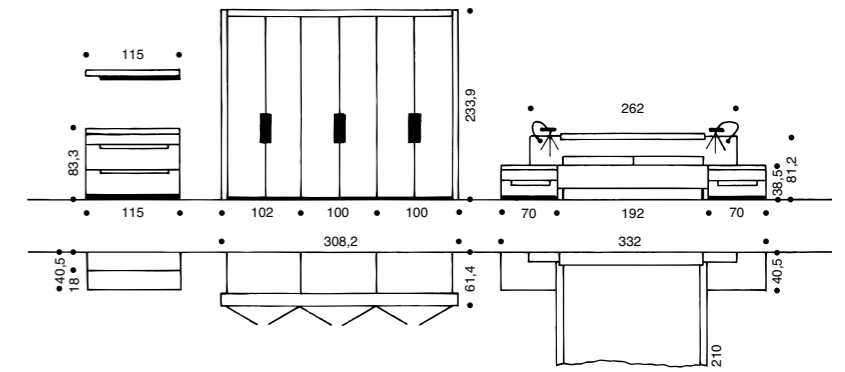

Striking contrasts. Beautifully staged.

Little subtleties make a big difference. CEPOSI is a sign of flair. Select dark shades for strong accents with a touch of elegance. In combination with white lacquer, the dark handles and passe-partout on the wardrobes, the drawers of consoles

and chests, the subtle leather application on the headboard of the bed as well as the table lamps make a striking style statement. Optional interior drawer lighting adds clever practicality: when opening the drawer, you see everything at a glance.

GOOD PRICE?
Included!
Ask our qualified retail partners about our incredibly attractive special prices.