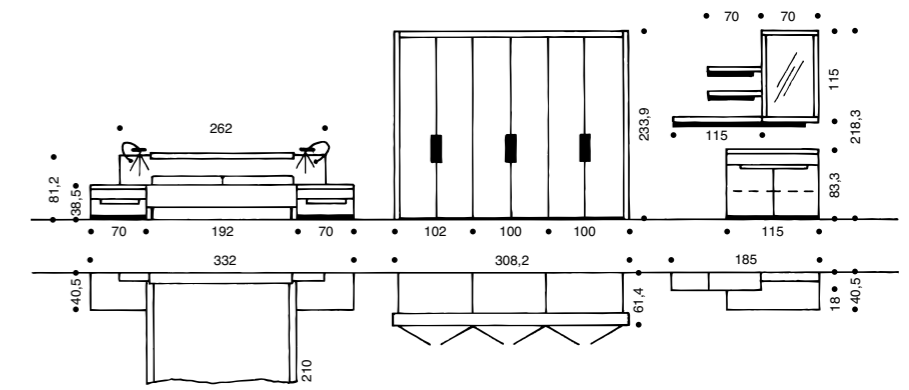

Sleep is amorphous. Structured beech gives it a natural shape.

In our dreams, the unconscious mind talks to us. Whether the decision for a bedroom in expressive structured beech is a conscious or an unconscious one – it certainly is the right one. CEPOSI's clean and simple lines and contemporary design

perfectly highlight the natural character of the wood. This is particularly impressive if you choose the wardrobe doors in structured beech.

Accent colours: