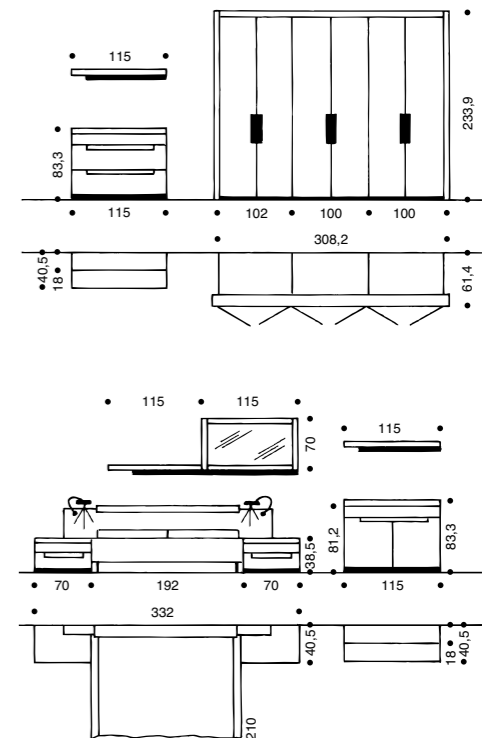

Forget about hotel beds! You will sleep better at home.

You will absolutely love coming home and unpacking your suitcases. White surfaces in combination with white lacquered glass create a serenely calming atmosphere.

Endless add-on system wardrobes as well as chests and consoles provide ample storage. Wall-mounted shelves and mirrors add gentle accents.

GOOD PRICE?
Included!
Ask our qualified retail partners about our incredibly attractive special prices.